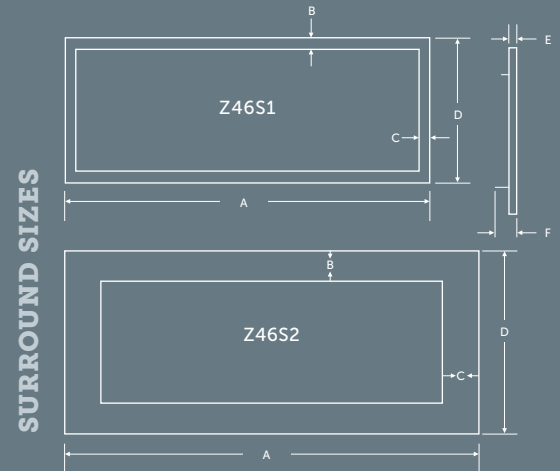

Universal Light Kit

Accent Lighting – Two Lamps

Porcelain Reflective Liner

Cannonballs

* All gas fireplaces manufactured as of January 1, 2015 will include a Safety Screen Barrier.

Z46S1 Z46S2

A	44 5/8"	50 3/8"
B	1 1/2"	4 3/8"
C	1 1/2"	4 3/8"
D	17 3/4"	22 1/2"
E	1"	1"
F	1 3/4"	1 3/4"

1.

2.

3.

4.

SPECIFICATIONS (IN.)

FIREPLACE DIMENSIONS

	Width	Height	Depth
ZBR46	46 1/4"	43 1/2"	17 7/8"

FRAMING DIMENSIONS

	Width	Height	Depth
ZRB46	47"	43 3/4"	18 1/4"

1. Unit Illustrated is a ZRB46N Zero Clearance Direct Vent Gas Fireplace – Natural Gas, ZRB46S2BL Surround Black, and ZRB46PL Porcelain Liners.
2. Unit Illustrated is a ZRB46N Zero Clearance Direct Vent Gas Fireplace – Natural Gas, ZRB46S1BL Surround Black, and ZRB46PL Porcelain Liners.
3. Unit Illustrated is a ZRB46N Zero Clearance Direct Vent Gas Fireplace - Natural Gas, ZRB46S1BL Surround Black, RBCB1 Cannonballs x 14, and ZRB46PL Porcelain Liners.
4. Unit Illustrated is a ZRB46N Zero Clearance Direct Vent Gas Fireplace – Natural Gas, ZRB46S1SS Surround Stainless Steel, and ZRB46PL Porcelain Liners.